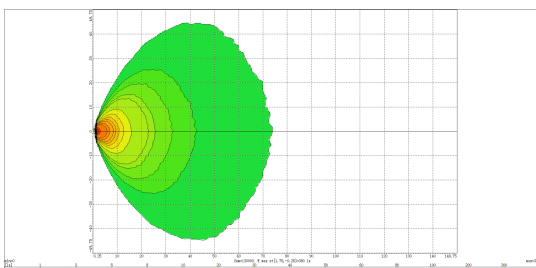

MODEL: GT-BS04A

Oder Code	GT-BS04A
LED	1W/Pcs
Row	Single Row
Operating Voltage	10-30V DC
Operating Temp	-40~+60 °Celcius
Beam Pattern	Flood
Color Temperature	6000K
Lifetime	30000+h
Lens Material	Polycarbonate
Housing Material	Aluminum
Coating Powder	Sand Black
Mounting System	304 Stainless Steel Side Mount
Waterproof Rate	IP67
EMC Protection	ECE R10, CISPR 25 Class 3

Plastic Decorative Part:

Different Colors Are Available

MODEL	Size	Watt	AMP Draw	Leds	Theoretical Lumen	Cable Length	Net Weight	Package Standard
GT-BS04A-12L	7.78"	12W	1.00A@12V, 0.50A@24V	12PCS*1W Osram	1600Lm	400mm	0.28Kg/Pcs	28Pcs/Carton
GT-BS04A-24L	13.90"	24W	2.00A@12V, 1.00A@24V	24PCS*1W Osram	3200Lm	400mm	0.50Kg/Pcs	18Pcs/Carton
GT-BS04A-48L	26.20"	48W	4.00A@12V, 2.00A@24V	48PCS*1W Osram	6300Lm	600mm	0.80Kg/Pcs	10Pcs/Carton
GT-BS04A-60L	32.35"	60W	5.00A@12V, 2.50A@24V	60PCS*1W Osram	7900Lm	800mm	0.97Kg/Pcs	10Pcs/Carton
GT-BS04A-72L	38.49"	72W	6.00A@12V, 3.00A@24V	72PCS*1W Osram	9500Lm	800mm	1.14Kg/Pcs	6Pcs/Carton
GT-BS04A-84L	44.63"	84W	7.00A@12V, 3.50A@24V	84PCS*1W Osram	11100Lm	800mm	1.32Kg/Pcs	6Pcs/Carton

1lx@61meters