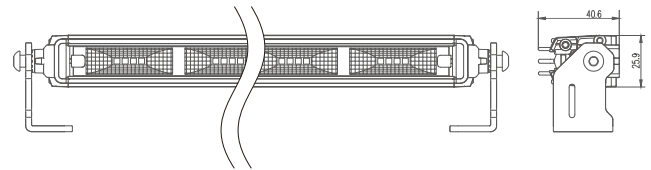

MODEL: GT-BS04A

Oder Code	GT-BS04A
LED	1W/Pcs
Row	Single Row
Operating Voltage	10-30V DC
Operating Temp	-40~+60 °Celcius
Beam Pattern	Flood
Color Temperature	6000K
Lifetime	30000+h
Lens Material	Polycarbonate
Housing Material	Aluminum
Coating Powder	Sand Black
Mounting System	304 Stainless Steel Side Mount
Waterproof Rate	IP67
EMC Protection	ECE R10, CISPR 25 Class 3

Plastic Decorative Part:

Different Colors Are Available

MODEL	Size	Watt	AMP Draw	Leds	Theoretical Lumen	Cable Length	Net Weight	Package Standard
GT-BS04A-12L	7.78"	12W	1.00A@12V, 0.50A@24V	12PCS*1W Osram	1600Lm	400mm	0.28Kg/Pcs	28Pcs/Carton
GT-BS04A-24L	13.90"	24W	2.00A@12V, 1.00A@24V	24PCS*1W Osram	3200Lm	400mm	0.50Kg/Pcs	18Pcs/Carton
GT-BS04A-48L	26.20"	48W	4.00A@12V, 2.00A@24V	48PCS*1W Osram	6300Lm	600mm	0.80Kg/Pcs	10Pcs/Carton
GT-BS04A-60L	32.35"	60W	5.00A@12V, 2.50A@24V	60PCS*1W Osram	7900Lm	800mm	0.97Kg/Pcs	10Pcs/Carton
GT-BS04A-72L	38.49"	72W	6.00A@12V, 3.00A@24V	72PCS*1W Osram	9500Lm	800mm	1.14Kg/Pcs	6Pcs/Carton
GT-BS04A-84L	44.63"	84W	7.00A@12V, 3.50A@24V	84PCS*1W Osram	11100Lm	800mm	1.32Kg/Pcs	6Pcs/Carton

1lx@61meters