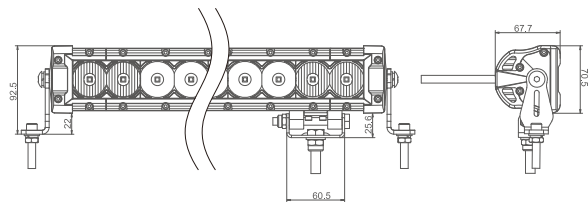

MODEL: GT-BS06B

Oder Code	GT-BS06B
LED	10W/Pcs Osram
Row	Single Row
Operating Voltage	10-30V DC
Operating Temp	-40~+60 °Celcius
Beam Pattern	Flood, Spot, Combo
Color Temperature	5700K
Lifetime	30000+h
Lens Material	Polycarbonate
Housing Material	Aluminum
Coating Powder	Semi Gloss Black
Mounting System	304 Stainless Steel SideMount Aluminum Bottom Mount
Pressure Equalization Vent	Yes
Waterproof Rate	IP67
EMC Protection	CISPR 25 Class 3

MODEL	Size	Watt	AMP Draw	Leds	Theoretical Lumen	Cable Length	Net Weight	Package Standard
GT-BS06B-2L	4.70"	20W	1.16A@12V, 0.58A@24V	2PCS*10W Osram	9502Lm	400mm	0.58Kg/Pcs	8Pcs/Carton
GT-BS06B-6L	10.23"	60W	3.50A@12V, 1.75A@24V	6PCS*10W Osram	5700Lm	400mm	1.10Kg/Pcs	8Pcs/Carton
GT-BS06B-8L	12.99"	80W	4.67A@12V, 2.33A@24V	8PCS*10W Osram	7600Lm	800mm	1.35Kg/Pcs	6Pcs/Carton
GT-BS06B-12L	18.56"	120W	7.00A@12V, 3.50A@24V	12PCS*10W Osram	11400Lm	800mm	1.79Kg/Pcs	4Pcs/Carton
GT-BS06B-16L	24.11"	160W	9.33A@12V, 4.67A@24V	16PCS*10W Osram	15200Lm	800mm	2.28Kg/Pcs	4Pcs/Carton
GT-BS06B-20L	29.66"	200W	11.67A@12V, 5.83A@24V	20PCS*10W Osram	19000Lm	800mm	2.77Kg/Pcs	2Pcs/Carton
GT-BS06B-24L	35.21"	240W	14.00A@12V, 7.00A@24V	24PCS*10W Osram	22800Lm	800mm	3.23Kg/Pcs	2Pcs/Carton
GT-BS06B-26L	37.99"	260W	15.17A@12V, 7.58A@24V	26PCS*10W Osram	24700Lm	800mm	3.50Kg/Pcs	2Pcs/Carton