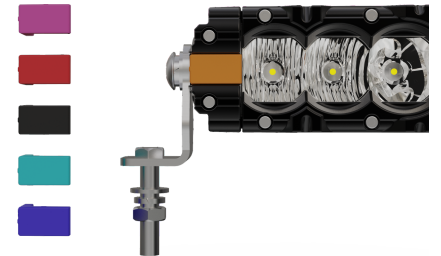

# MODEL: GT-BS08

Oder Code	GT-BS08
LED	5W/Pcs Osram
Row	Single Row
Operating Voltage	10-30V DC
Operating Temp	-40~+60 °Celcius
Beam Pattern	Flood, Beam, Combo
ColorTemperature	5700K
Lifetime	30000+h
Lens Material	Polycarbonate
Housing Material	Aluminum
Coating Powder	Semi-Gloss Black
Mounting System	304 Stainless Steel Side Mount Aluminum Bottom Mount
Pressure Equalization Vent	Yes
Waterproof Rate	IP67
EMC Protection	CISPR 25 Class 3

Plastic Decorative Part:  
Different Colors  
Are Available

MODEL	Size	Watt	AMP Draw	Leds	Theoretical Lumen	Cable Length	Net Weight	Package Standard
GT-BS08-6L	7.68"	30W	1.25A@12V, 0.63A@24V	6PCS*5W Osram	2100Lm	400mm	0.71Kg/Pcs	6Pcs/Carton
GT-BS08-10L	11.70"	50W	2.08A@12V, 1.04A@24V	10PCS*5W Osram	3500Lm	400mm	1.00Kg/Pcs	6Pcs/Carton
GT-BS08-20L	21.60"	100W	4.16A@12V, 2.08A@24V	20PCS*5W Osram	7000Lm	800mm	1.62Kg/Pcs	4Pcs/Carton
GT-BS08-30L	31.70"	150W	6.25A@12V, 3.13A@24V	30PCS*5W Osram	10500Lm	800mm	2.20Kg/Pcs	2Pcs/Carton
GT-BS08-40L	41.70"	200W	8.33A@12V, 4.17A@24V	40PCS*5W Osram	14000Lm	800mm	3.10Kg/Pcs	2Pcs/Carton
GT-BS08-50L	51.90"	250W	10.41A@12V, 5.20A@24V	50PCS*5W Osram	17500Lm	800mm	5.37Kg/Pcs	2Pcs/Carton