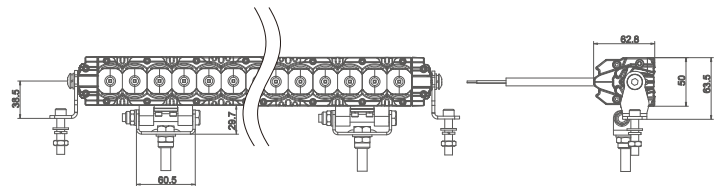

# MODEL: GT-BS08

Oder Code	GT-BS08
LED	5W/Pcs Osram
Row	Single Row
Operating Voltage	10-30V DC
Operating Temp	-40~+60 °Celcius
Beam Pattern	Flood, Beam, Combo
ColorTemperature	5700K
Lifetime	30000+h
Lens Material	Polycarbonate
Housing Material	Aluminum
Coating Powder	Semi-Gloss Black
Mounting System	304 Stainless Steel Side Mount Aluminum Bottom Mount
Pressure Equalization Vent	Yes
Waterproof Rate	IP67
EMC Protection	CISPR 25 Class 3

Plastic Decorative Part:  
Different Colors  
Are Available

MODEL	Size	Watt	AMP Draw	Leds	Theoretical Lumen	Cable Length	Net Weight	Package Standard
GT-BS08-6L	7.68"	30W	1.25A@12V, 0.63A@24V	6PCS*5W Osram	2100Lm	400mm	0.71Kg/Pcs	6Pcs/Carton
GT-BS08-10L	11.70"	50W	2.08A@12V, 1.04A@24V	10PCS*5W Osram	3500Lm	400mm	1.00Kg/Pcs	6Pcs/Carton
GT-BS08-20L	21.60"	100W	4.16A@12V, 2.08A@24V	20PCS*5W Osram	7000Lm	800mm	1.62Kg/Pcs	4Pcs/Carton
GT-BS08-30L	31.70"	150W	6.25A@12V, 3.13A@24V	30PCS*5W Osram	10500Lm	800mm	2.20Kg/Pcs	2Pcs/Carton
GT-BS08-40L	41.70"	200W	8.33A@12V, 4.17A@24V	40PCS*5W Osram	14000Lm	800mm	3.10Kg/Pcs	2Pcs/Carton
GT-BS08-50L	51.90"	250W	10.41A@12V, 5.20A@24V	50PCS*5W Osram	17500Lm	800mm	5.37Kg/Pcs	2Pcs/Carton