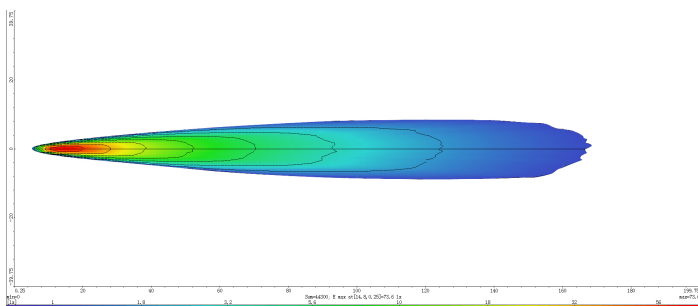

# MODEL: GT13101

Oder Code	GT13101
Max Power	16W
Leds	4Pcs*4W
Color Temperature	5700K
AMP Draw	1A@12V, 0.5A@24V
Operating Voltage	10-30V DC
Operating Temperature	-40~+60 °Celcius
Size(inch)	3.25"
Beam Pattern	Spot
1Lux Reading	169m
Theoretical Lumen(lm)	1500lm
Effective Lumen(lm)	1150lm
Mounting Bracket	304 Stainless Steel
Lifetime	30000+h
Lens Material	Polycarbonate
Housing	Die-Casting Aluminum
Coating Powder	Semi Gloss Black
Cable Length	400mm
Waterproof Rate	IP68
EMC Protection	ECE R10, CISPR 25 Class 3
Net Weight	0.56Kg
Package Standard	20PCS/Carton

1lx@169meters