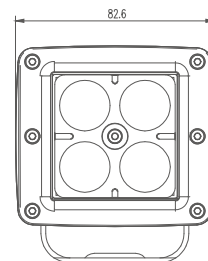

# MODEL: GT13101

Oder Code	GT13101
Max Power	16W
Leds	4Pcs*4W
Color Temperature	5700K
AMP Draw	1A@12V, 0.5A@24V
Operating Voltage	10-30V DC
Operating Temperature	-40~+60 °Celcius
Size(inch)	3.25"
Beam Pattern	Spot
1Lux Reading	169m
Theoretical Lumen(lm)	1500lm
Effective Lumen(lm)	1150lm
Mounting Bracket	304 Stainless Steel
Lifetime	30000+h
Lens Material	Polycarbonate
Housing	Die-Casting Aluminum
Coating Powder	Semi Gloss Black
Cable Length	400mm
Waterproof Rate	IP68
EMC Protection	ECE R10, CISPR 25 Class 3
Net Weight	0.56Kg
Package Standard	20PCS/Carton

1lx@169meters