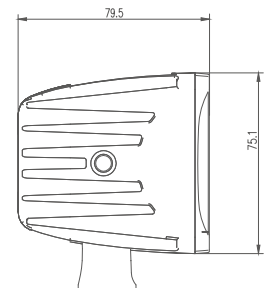

# MODEL: GT13101

Oder Code	GT13101
Max Power	16W
Leds	4Pcs*4W
Color Temperature	5700K
AMP Draw	1A@12V, 0.5A@24V
Operating Voltage	10-30V DC
Operating Temperature	-40~+60 °Celcius
Size(inch)	3.25"
Beam Pattern	Spot
1Lux Reading	169m
Theoretical Lumen(lm)	1500lm
Effective Lumen(lm)	1150lm
Mounting Bracket	304 Stainless Steel
Lifetime	30000+h
Lens Material	Polycarbonate
Housing	Die-Casting Aluminum
Coating Powder	Semi Gloss Black
Cable Length	400mm
Waterproof Rate	IP68
EMC Protection	ECE R10, CISPR 25 Class 3
Net Weight	0.56Kg
Package Standard	20PCS/Carton

1lx@169meters