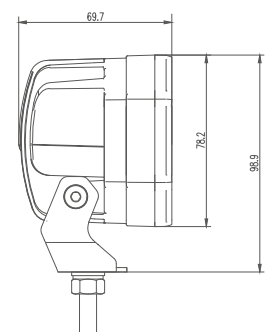

# MODEL: GT13117

Oder Code	GT13117
Max Power	40W
Leds	4Pcs*10W
Color Temperature	6000K
AMP Draw	2.3A@12V, 1.17A@24V
Operating Voltage	10-30V DC
Operating Temperature	-40~+60 °Celcius
Size(inch)	3.07"
Beam Pattern	Flood/Spot
1 Lux Reading	Flood 60m/Spot 272m
Theoretical Lumen(lm)	3600lm
Effective Lumen(lm)	2800lm
Mounting Bracket	304 Stainless Steel
Lifetime	30000+h
Lens Material	Polycarbonate
Housing	Die-Casting Aluminum
Coating Powder	Sand Black
Cable Length	400mm
Waterproof Rate	IP68
EMC Protection	ECE R10, CISPR 25 Class 3
Net Weight	0.45Kg
Package Standard	20PCS/Carton

1lx@272meters ( spot )

1lx@60meters ( flood )