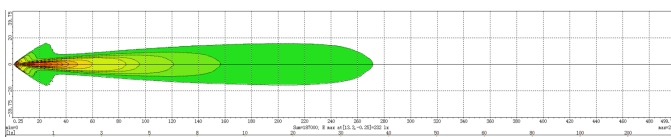

# MODEL: GT13117

Oder Code	GT13117
Max Power	40W
Leds	4Pcs*10W
Color Temperature	6000K
AMP Draw	2.3A@12V, 1.17A@24V
Operating Voltage	10-30V DC
Operating Temperature	-40~+60 °Celcius
Size(inch)	3.07"
Beam Pattern	Flood/Spot
1 Lux Reading	Flood 60m/Spot 272m
Theoretical Lumen(lm)	3600lm
Effective Lumen(lm)	2800lm
Mounting Bracket	304 Stainless Steel
Lifetime	30000+h
Lens Material	Polycarbonate
Housing	Die-Casting Aluminum
Coating Powder	Sand Black
Cable Length	400mm
Waterproof Rate	IP68
EMC Protection	ECE R10, CISPR 25 Class 3
Net Weight	0.45Kg
Package Standard	20PCS/Carton

1lx@272meters ( spot )

1lx@60meters ( flood )