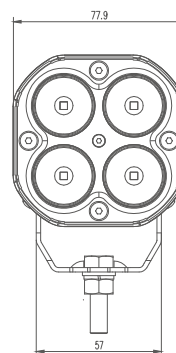

# MODEL: GT13117

Oder Code	GT13117
Max Power	40W
Leds	4Pcs*10W
Color Temperature	6000K
AMP Draw	2.3A@12V, 1.17A@24V
Operating Voltage	10-30V DC
Operating Temperature	-40~+60 °Celcius
Size(inch)	3.07"
Beam Pattern	Flood/Spot
1 Lux Reading	Flood 60m/Spot 272m
Theoretical Lumen(lm)	3600lm
Effective Lumen(lm)	2800lm
Mounting Bracket	304 Stainless Steel
Lifetime	30000+h
Lens Material	Polycarbonate
Housing	Die-Casting Aluminum
Coating Powder	Sand Black
Cable Length	400mm
Waterproof Rate	IP68
EMC Protection	ECE R10, CISPR 25 Class 3
Net Weight	0.45Kg
Package Standard	20PCS/Carton

1lx@272meters ( spot )

1lx@60meters ( flood )