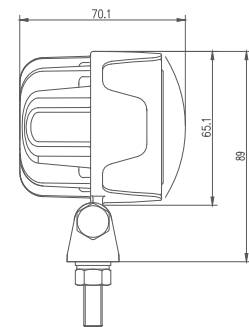

MODEL: GT13205-2

Oder Code	GT13205-2
Max Power	20W
Leds	1Pcs*20W
Color Temperature	6000K
AMP Draw	1A@12V, 0.5A@24V
Operating Voltage	10-30V DC
Operating Temperature	-40~+60 °Celcius
Size(inch)	2.56"
Beam Pattern	Flood
1 Lux Reading	53m
Theoretical Lumen(lm)	2100lm
Effective Lumen(lm)	1800lm
Mounting Bracket	304 Stainless Steel
Lifetime	30000+h
Lens Material	Polycarbonate
Housing	Die-Casting Aluminum
Coating Powder	Sand Black
Cable Length	400mm
Waterproof Rate	IP68
EMC Protection	ECE R10, CISPR 25 Class 3
Net Weight	0.28Kg
Package Standard	20PCS/Carton

Plastic Decorative Part:
Different Colors Are Available

1lx@53meters