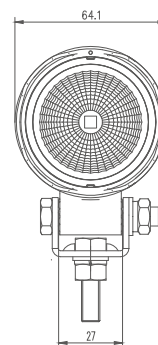

MODEL: GT13205-2

Oder Code	GT13205-2
Max Power	20W
Leds	1Pcs*20W
Color Temperature	6000K
AMP Draw	1A@12V, 0.5A@24V
Operating Voltage	10-30V DC
Operating Temperature	-40~+60 °Celcius
Size(inch)	2.56"
Beam Pattern	Flood
1 Lux Reading	53m
Theoretical Lumen(lm)	2100lm
Effective Lumen(lm)	1800lm
Mounting Bracket	304 Stainless Steel
Lifetime	30000+h
Lens Material	Polycarbonate
Housing	Die-Casting Aluminum
Coating Powder	Sand Black
Cable Length	400mm
Waterproof Rate	IP68
EMC Protection	ECE R10, CISPR 25 Class 3
Net Weight	0.28Kg
Package Standard	20PCS/Carton

Plastic Decorative Part:
Different Colors Are Available

1lx@53meters