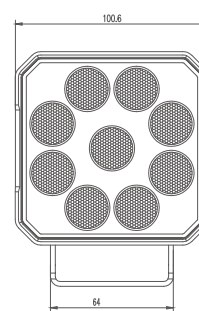

MODEL: GT14128

Oder Code	GT14128
Max Power	36W
Leds	9Pcs*4W Osram S8
Color Temperature	5700K
AMP Draw	2.67A@12V, 1.33A@24V
Operating Voltage	10-30V DC
Operating Temperature	-40~+60 °Celcius
Size(inch)	3.96"
Beam Pattern	Flood
1 Lux Reading	75m
Theoretical Lumen(lm)	4500lm
Effective Lumen(lm)	3600lm
Mounting Bracket	304 Stainless Steel
Lifetime	30000+h
Lens Material	Polycarbonate
Housing	Die-Casting Aluminum
Coating Powder	Sand Black
Cable Length	400mm
Waterproof Rate	IP68
EMC Protection	ECE R10, CISPR 25 Class 3
Net Weight	0.58Kg
Package Standard	20Pcs/Carton

1lx@75meters