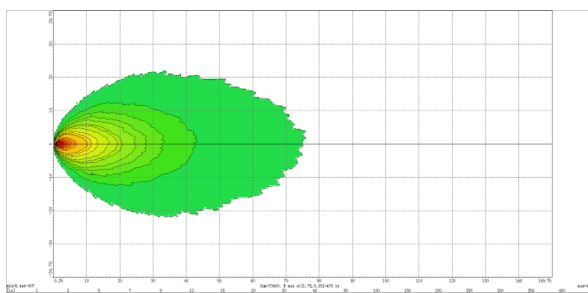

MODEL: GT14128

Oder Code	GT14128
Max Power	36W
Leds	9Pcs*4W Osram S8
Color Temperature	5700K
AMP Draw	2.67A@12V, 1.33A@24V
Operating Voltage	10-30V DC
Operating Temperature	-40~+60 °Celcius
Size(inch)	3.96"
Beam Pattern	Flood
1 Lux Reading	75m
Theoretical Lumen(lm)	4500lm
Effective Lumen(lm)	3600lm
Mounting Bracket	304 Stainless Steel
Lifetime	30000+h
Lens Material	Polycarbonate
Housing	Die-Casting Aluminum
Coating Powder	Sand Black
Cable Length	400mm
Waterproof Rate	IP68
EMC Protection	ECE R10, CISPR 25 Class 3
Net Weight	0.58Kg
Package Standard	20Pcs/Carton

1lx@75meters