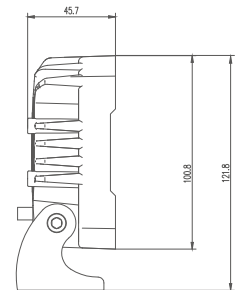

MODEL: GT14128

Oder Code	GT14128
Max Power	36W
Leds	9Pcs*4W Osram S8
Color Temperature	5700K
AMP Draw	2.67A@12V, 1.33A@24V
Operating Voltage	10-30V DC
Operating Temperature	-40~+60 °Celcius
Size(inch)	3.96"
Beam Pattern	Flood
1 Lux Reading	75m
Theoretical Lumen(lm)	4500lm
Effective Lumen(lm)	3600lm
Mounting Bracket	304 Stainless Steel
Lifetime	30000+h
Lens Material	Polycarbonate
Housing	Die-Casting Aluminum
Coating Powder	Sand Black
Cable Length	400mm
Waterproof Rate	IP68
EMC Protection	ECE R10, CISPR 25 Class 3
Net Weight	0.58Kg
Package Standard	20Pcs/Carton

1lx@75meters