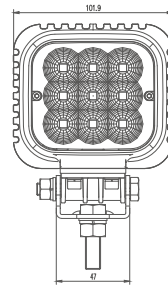

MODEL: GT14129

Oder Code	GT14129
Max Power	45W
Leds	9Pcs*5W Osram
Color Temperature	5700K
AMP Draw	2.9A@12V, 1.45A@24V
Operating Voltage	10-30V DC
Operating Temperature	-40~+60 °Celcius
Size(inch)	4.01"
Beam Pattern	Flood
1 Lux Reading	73m
Theoretical Lumen(lm)	3150lm
Effective Lumen(lm)	2205lm
Mounting Bracket	304 Stainless Steel
Lifetime	30000+h
Lens Material	Polycarbonate
Housing	Die-Casting Aluminum
Coating Powder	Semi Gloss Black
Cable Length	400mm
Waterproof Rate	IP68
EMC Protection	ECE R10, CISPR 25 Class 3
Net Weight	0.6Kg
Package Standard	20PCS/Carton

1lx@73meters