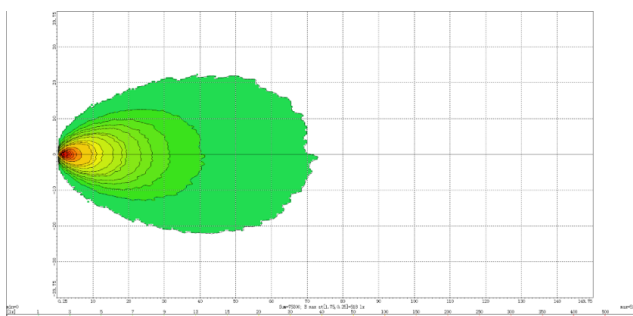

MODEL: GT14129

Oder Code	GT14129
Max Power	45W
Leds	9Pcs*5W Osram
Color Temperature	5700K
AMP Draw	2.9A@12V, 1.45A@24V
Operating Voltage	10-30V DC
Operating Temperature	-40~+60 °Celcius
Size(inch)	4.01"
Beam Pattern	Flood
1 Lux Reading	73m
Theoretical Lumen(lm)	3150lm
Effective Lumen(lm)	2205lm
Mounting Bracket	304 Stainless Steel
Lifetime	30000+h
Lens Material	Polycarbonate
Housing	Die-Casting Aluminum
Coating Powder	Semi Gloss Black
Cable Length	400mm
Waterproof Rate	IP68
EMC Protection	ECE R10, CISPR 25 Class 3
Net Weight	0.6Kg
Package Standard	20PCS/Carton

1lx@73meters