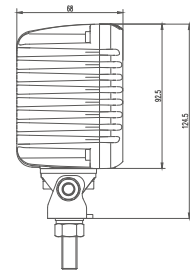

MODEL: GT14129

Oder Code	GT14129
Max Power	45W
Leds	9Pcs*5W Osram
Color Temperature	5700K
AMP Draw	2.9A@12V, 1.45A@24V
Operating Voltage	10-30V DC
Operating Temperature	-40~+60 °Celcius
Size(inch)	4.01"
Beam Pattern	Flood
1 Lux Reading	73m
Theoretical Lumen(lm)	3150lm
Effective Lumen(lm)	2205lm
Mounting Bracket	304 Stainless Steel
Lifetime	30000+h
Lens Material	Polycarbonate
Housing	Die-Casting Aluminum
Coating Powder	Semi Gloss Black
Cable Length	400mm
Waterproof Rate	IP68
EMC Protection	ECE R10, CISPR 25 Class 3
Net Weight	0.6Kg
Package Standard	20PCS/Carton

1lx@73meters