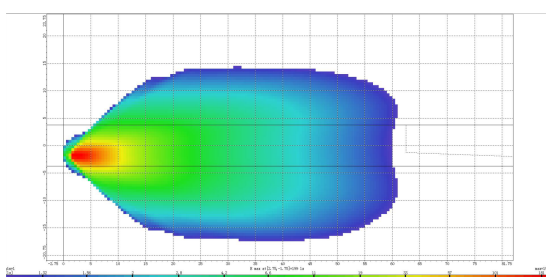

MODEL: GT15106

Oder Code	GT15106
Max Power	90W
Leds	9Pcs*10W Cree
Color Temperature	6000K
AMP Draw	6A@12V, 3A@24V
Operating Voltage	10-30V DC
Operating Temperature	-40~+60 °Celcius
Size(inch)	5.25"
Beam Pattern	Flood/Spot
1Lux Reading	Flood61m/Spot345m
Theoretical Lumen(lm)	8730lm
Effective Lumen(lm)	6111lm
Mounting Bracket	304 Stainless Steel
Lifetime	30000+h
Lens Material	Polycarbonate
Housing	Die-Casting Aluminum
Coating Powder	Semi-Gloss Black
Pressure Equalization Vent	Yes
Cable Length	600mm
Waterproof Rate	IP68
EMC Protection	ECE R10, CISPR 25 Class 3
Net Weight	1.43Kg
Package Standard	6Pcs/Carton

1lx@345meters(Spot Beam)

1lx@61meters(Flood Beam)