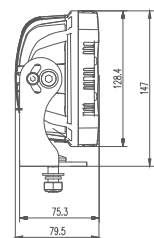

MODEL: GT15106

Oder Code	GT15106
Max Power	90W
Leds	9Pcs*10W Cree
Color Temperature	6000K
AMP Draw	6A@12V, 3A@24V
Operating Voltage	10-30V DC
Operating Temperature	-40~+60 °Celcius
Size(inch)	5.25"
Beam Pattern	Flood/Spot
1Lux Reading	Flood61m/Spot345m
Theoretical Lumen(lm)	8730lm
Effective Lumen(lm)	6111lm
Mounting Bracket	304 Stainless Steel
Lifetime	30000+h
Lens Material	Polycarbonate
Housing	Die-Casting Aluminum
Coating Powder	Semi-Gloss Black
Pressure Equalization Vent	Yes
Cable Length	600mm
Waterproof Rate	IP68
EMC Protection	ECE R10, CISPR 25 Class 3
Net Weight	1.43Kg
Package Standard	6Pcs/Carton

1lx@345meters(Spot Beam)

1lx@61meters(Flood Beam)