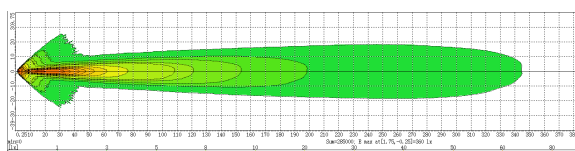

MODEL: GT15106

Oder Code	GT15106
Max Power	90W
Leds	9Pcs*10W Cree
Color Temperature	6000K
AMP Draw	6A@12V, 3A@24V
Operating Voltage	10-30V DC
Operating Temperature	-40~+60 °Celcius
Size(inch)	5.25"
Beam Pattern	Flood/Spot
1Lux Reading	Flood61m/Spot345m
Theoretical Lumen(lm)	8730lm
Effective Lumen(lm)	6111lm
Mounting Bracket	304 Stainless Steel
Lifetime	30000+h
Lens Material	Polycarbonate
Housing	Die-Casting Aluminum
Coating Powder	Semi-Gloss Black
Pressure Equalization Vent	Yes
Cable Length	600mm
Waterproof Rate	IP68
EMC Protection	ECE R10, CISPR 25 Class 3
Net Weight	1.43Kg
Package Standard	6Pcs/Carton

1lx@345meters(Spot Beam)

1lx@61meters(Flood Beam)