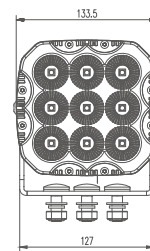

MODEL: GT15106

Oder Code	GT15106
Max Power	90W
Leds	9Pcs*10W Cree
Color Temperature	6000K
AMP Draw	6A@12V, 3A@24V
Operating Voltage	10-30V DC
Operating Temperature	-40~+60 °Celcius
Size(inch)	5.25"
Beam Pattern	Flood/Spot
1Lux Reading	Flood61m/Spot345m
Theoretical Lumen(lm)	8730lm
Effective Lumen(lm)	6111lm
Mounting Bracket	304 Stainless Steel
Lifetime	30000+h
Lens Material	Polycarbonate
Housing	Die-Casting Aluminum
Coating Powder	Semi-Gloss Black
Pressure Equalization Vent	Yes
Cable Length	600mm
Waterproof Rate	IP68
EMC Protection	ECE R10, CISPR 25 Class 3
Net Weight	1.43Kg
Package Standard	6Pcs/Carton

1lx@345meters(Spot Beam)

1lx@61meters(Flood Beam)