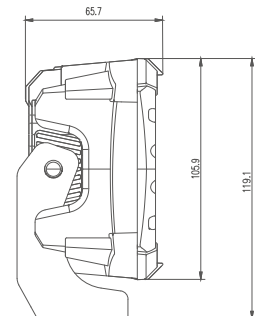

MODEL: GT15108

Oder Code	GT15108
Max Power	27W
Leds	9Pcs*3W Cree
Color Temperature	6000K
AMP Draw	2A@12V, 1A@24V
Operating Voltage	10-30V DC
Operating Temperature	-40~+60 °Celcius
Size(inch)	4.25"
Beam Pattern	Flood, Spot, Combo
1 Lux Reading	573m
Theoretical Lumen(lm)	3870lm
Effective Lumen(lm)	3024lm
Mounting Bracket	304 Stainless Steel
Lifetime	30000+h
Lens Material	Polycarbonate
Housing	Die-Casting Aluminum
Coating Powder	Sand Black
Cable Length	800mm
Waterproof Rate	IP68
EMC Protection	ECE R10, CISPR 25 Class 3
Net Weight	0.55Kg
Package Standard	20Pcs/Carton

11x@573meters