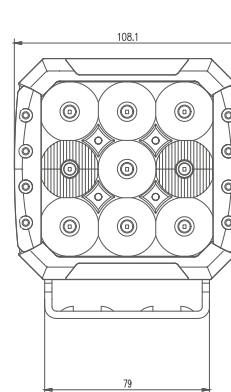

MODEL: GT15108

Oder Code	GT15108
Max Power	27W
Leds	9Pcs*3W Cree
Color Temperature	6000K
AMP Draw	2A@12V, 1A@24V
Operating Voltage	10-30V DC
Operating Temperature	-40~+60 °Celcius
Size(inch)	4.25"
Beam Pattern	Flood, Spot, Combo
1 Lux Reading	573m
Theoretical Lumen(lm)	3870lm
Effective Lumen(lm)	3024lm
Mounting Bracket	304 Stainless Steel
Lifetime	30000+h
Lens Material	Polycarbonate
Housing	Die-Casting Aluminum
Coating Powder	Sand Black
Cable Length	800mm
Waterproof Rate	IP68
EMC Protection	ECE R10, CISPR 25 Class 3
Net Weight	0.55Kg
Package Standard	20Pcs/Carton

11x@573meters