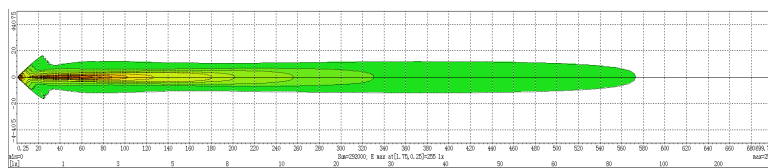

MODEL: GT15108

Oder Code	GT15108
Max Power	27W
Leds	9Pcs*3W Cree
Color Temperature	6000K
AMP Draw	2A@12V, 1A@24V
Operating Voltage	10-30V DC
Operating Temperature	-40~+60 °Celcius
Size(inch)	4.25"
Beam Pattern	Flood, Spot, Combo
1 Lux Reading	573m
Theoretical Lumen(lm)	3870lm
Effective Lumen(lm)	3024lm
Mounting Bracket	304 Stainless Steel
Lifetime	30000+h
Lens Material	Polycarbonate
Housing	Die-Casting Aluminum
Coating Powder	Sand Black
Cable Length	800mm
Waterproof Rate	IP68
EMC Protection	ECE R10, CISPR 25 Class 3
Net Weight	0.55Kg
Package Standard	20Pcs/Carton

11x@573meters