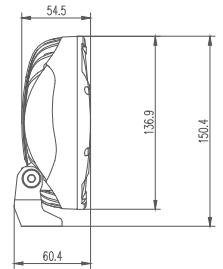

# MODEL: GT15207

Oder Code	GT15207
Max Power	42W
Leds	14Pcs*3W Osram
Color Temperature	5700K
AMP Draw	2.5A@12V, 1.25A@24V
Operating Voltage	10-30V DC
Operating Temperature	-40~+60 °Celcius
Size(inch)	5.4"
Beam Pattern	Driving Light Beam
1Lux Reading	455m
Theoretical Lumen(lm)	3640lm
Effective Lumen(lm)	2548lm
Mounting Bracket	304 Stainless Steel
Lifetime	30000+h
Lens Material	Polycarbonate
Housing	Die-Casting Aluminum
Coating Powder	Semi-Gloss Black
Pressure Equalization Vent	Yes
Cable Length	400mm
Waterproof Rate	IP68
EMC Protection	ECE R10, CISPR 25 Class 3
Net Weight	0.778Kg
Package Standard	12Pcs/Carton

1lx@455meters