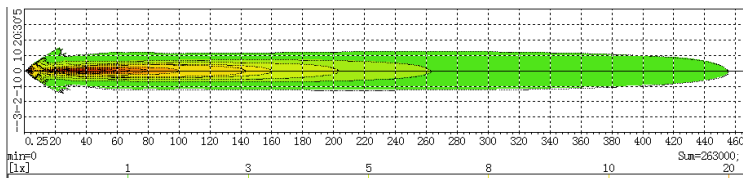

# MODEL: GT15207

Oder Code	GT15207
Max Power	42W
Leds	14Pcs*3W Osram
Color Temperature	5700K
AMP Draw	2.5A@12V, 1.25A@24V
Operating Voltage	10-30V DC
Operating Temperature	-40~+60 °Celcius
Size(inch)	5.4"
Beam Pattern	Driving Light Beam
1Lux Reading	455m
Theoretical Lumen(lm)	3640lm
Effective Lumen(lm)	2548lm
Mounting Bracket	304 Stainless Steel
Lifetime	30000+h
Lens Material	Polycarbonate
Housing	Die-Casting Aluminum
Coating Powder	Semi-Gloss Black
Pressure Equalization Vent	Yes
Cable Length	400mm
Waterproof Rate	IP68
EMC Protection	ECE R10, CISPR 25 Class 3
Net Weight	0.778Kg
Package Standard	12Pcs/Carton

1lx@455meters