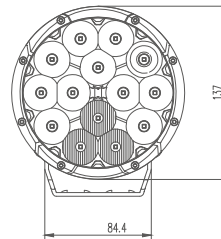

# MODEL: GT15207

Oder Code	GT15207
Max Power	42W
Leds	14Pcs*3W Osram
Color Temperature	5700K
AMP Draw	2.5A@12V, 1.25A@24V
Operating Voltage	10-30V DC
Operating Temperature	-40~+60 °Celcius
Size(inch)	5.4"
Beam Pattern	Driving Light Beam
1Lux Reading	455m
Theoretical Lumen(lm)	3640lm
Effective Lumen(lm)	2548lm
Mounting Bracket	304 Stainless Steel
Lifetime	30000+h
Lens Material	Polycarbonate
Housing	Die-Casting Aluminum
Coating Powder	Semi-Gloss Black
Pressure Equalization Vent	Yes
Cable Length	400mm
Waterproof Rate	IP68
EMC Protection	ECE R10, CISPR 25 Class 3
Net Weight	0.778Kg
Package Standard	12Pcs/Carton

1lx@455meters