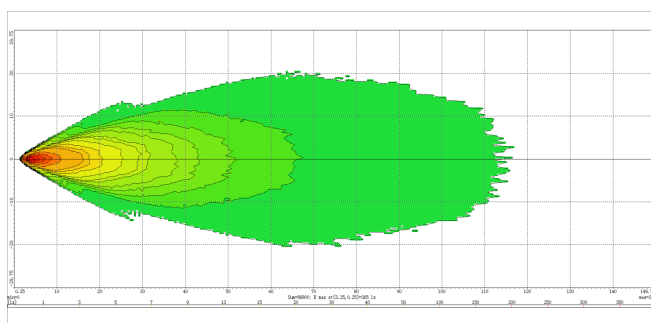

MODEL: GT16111

Oder Code	GT16111
Max Power	45W
Leds	15Pcs*3W
Color Temperature	6000K
AMP Draw	2.2A@12V, 1.1A@24V
Operating Voltage	10-30V DC
Operating Temperature	-40~+60 °Celcius
Size(inch)	6.26"
Beam Pattern	Flood
1 Lux Reading	117m
Theoretical Lumen(lm)	3600lm
Effective Lumen(lm)	2520lm
Mounting Bracket	304 Stainless Steel
Lifetime	30000+h
Lens Material	Polycarbonate
Housing	Die-Casting Aluminum
Coating Powder	Sand Black
Cable Length	300mm
Waterproof Rate	IP68
EMC Protection	ECE R10, CISPR 25, Class 3
Net Weight	0.825Kg
Package Standard	12Pcs/Carton

1lx@117meters