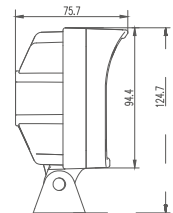

MODEL: GT16111

Oder Code	GT16111
Max Power	45W
Leds	15Pcs*3W
Color Temperature	6000K
AMP Draw	2.2A@12V, 1.1A@24V
Operating Voltage	10-30V DC
Operating Temperature	-40~+60 °Celcius
Size(inch)	6.26"
Beam Pattern	Flood
1 Lux Reading	117m
Theoretical Lumen(lm)	3600lm
Effective Lumen(lm)	2520lm
Mounting Bracket	304 Stainless Steel
Lifetime	30000+h
Lens Material	Polycarbonate
Housing	Die-Casting Aluminum
Coating Powder	Sand Black
Cable Length	300mm
Waterproof Rate	IP68
EMC Protection	ECE R10, CISPR 25, Class 3
Net Weight	0.825Kg
Package Standard	12Pcs/Carton

1lx@117meters