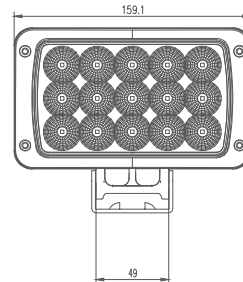

MODEL: GT16111

Oder Code	GT16111
Max Power	45W
Leds	15Pcs*3W
Color Temperature	6000K
AMP Draw	2.2A@12V, 1.1A@24V
Operating Voltage	10-30V DC
Operating Temperature	-40~+60 °Celcius
Size(inch)	6.26"
Beam Pattern	Flood
1 Lux Reading	117m
Theoretical Lumen(lm)	3600lm
Effective Lumen(lm)	2520lm
Mounting Bracket	304 Stainless Steel
Lifetime	30000+h
Lens Material	Polycarbonate
Housing	Die-Casting Aluminum
Coating Powder	Sand Black
Cable Length	300mm
Waterproof Rate	IP68
EMC Protection	ECE R10, CISPR 25, Class 3
Net Weight	0.825Kg
Package Standard	12Pcs/Carton

1lx@117meters