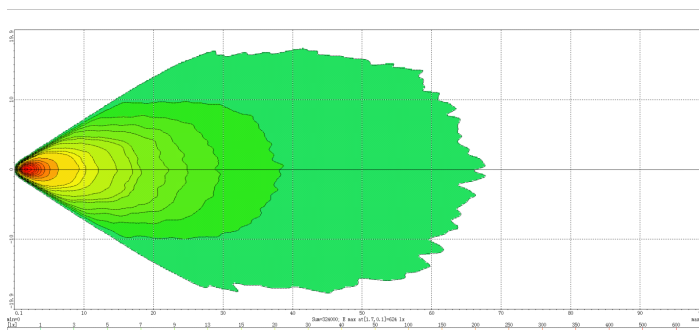

MODEL: GT16204N

Oder Code	GT16204N
Max Power	24W
Leds	8Pcs*3W Osram
Color Temperature	6000K
AMP Draw	2A@12V, 1A@24V
Operating Voltage	10-30V DC
Operating Temperature	-40~+60 °Celcius
Size(inch)	5.55"
Beam Pattern	Flood
1Lux Reading	67m
Theoretical Lumen(lm)	2080lm
Effective Lumen(lm)	1456lm
Mounting Bracket	304 Stainless Steel
Lifetime	30000+h
Lens Material	Polycarbonate
Housing	Die-Casting Aluminum
Coating Powder	Sand Black
Cable Length	400mm
Waterproof Rate	IP68
EMC Protection	ECE R10, CISPR 25 Class 3
Net Weight	0.42Kg
Package Standard	20Pcs/Carton

1lx@67meters