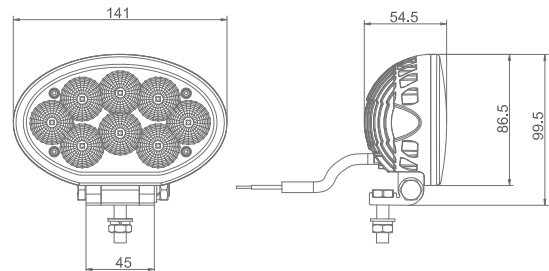

MODEL: GT16204N

Oder Code	GT16204N
Max Power	24W
Leds	8Pcs*3W Osram
Color Temperature	6000K
AMP Draw	2A@12V, 1A@24V
Operating Voltage	10-30V DC
Operating Temperature	-40~+60 °Celcius
Size(inch)	5.55"
Beam Pattern	Flood
1Lux Reading	67m
Theoretical Lumen(lm)	2080lm
Effective Lumen(lm)	1456lm
Mounting Bracket	304 Stainless Steel
Lifetime	30000+h
Lens Material	Polycarbonate
Housing	Die-Casting Aluminum
Coating Powder	Sand Black
Cable Length	400mm
Waterproof Rate	IP68
EMC Protection	ECE R10, CISPR 25 Class 3
Net Weight	0.42Kg
Package Standard	20Pcs/Carton

1lx@67meters