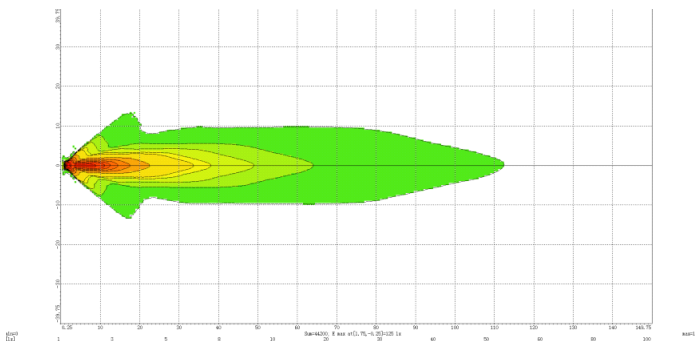

# MODEL: GT16212

Oder Code	GT16212
Max Power	20W
Leds	2Pcs*10W
Color Temperature	6000K
AMP Draw	1.25A@12V, 0.625A@24V
Operating Voltage	10-30V DC
Operating Temperature	-40~+60 °Celcius
Size(inch)	5.3"
Beam Pattern	Flood
1Lux Reading	113m
Theoretical Lumen(lm)	1900lm
Effective Lumen(lm)	1330lm
Mounting Bracket	304 Stainless Steel
Lifetime	30000+h
Lens Material	Polycarbonate
Housing	Die-Casting Aluminum
Coating Powder	Sand Black
Cable Length	300mm
Waterproof Rate	IP68
EMC Protection	ECE R10, CISPR 25 Class 3
Net Weight	0.35Kg
Package Standard	20Pcs/Carton

1lx@113meters