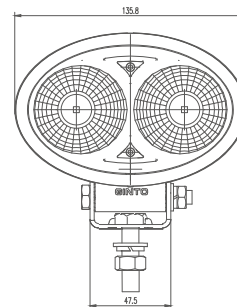

# MODEL: GT16212

Oder Code	GT16212
Max Power	20W
Leds	2Pcs*10W
Color Temperature	6000K
AMP Draw	1.25A@12V, 0.625A@24V
Operating Voltage	10-30V DC
Operating Temperature	-40~+60 °Celcius
Size(inch)	5.3"
Beam Pattern	Flood
1Lux Reading	113m
Theoretical Lumen(lm)	1900lm
Effective Lumen(lm)	1330lm
Mounting Bracket	304 Stainless Steel
Lifetime	30000+h
Lens Material	Polycarbonate
Housing	Die-Casting Aluminum
Coating Powder	Sand Black
Cable Length	300mm
Waterproof Rate	IP68
EMC Protection	ECE R10, CISPR 25 Class 3
Net Weight	0.35Kg
Package Standard	20Pcs/Carton

1lx@113meters