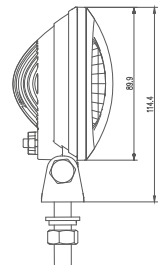

# MODEL: GT16212

Oder Code	GT16212
Max Power	20W
Leds	2Pcs*10W
Color Temperature	6000K
AMP Draw	1.25A@12V, 0.625A@24V
Operating Voltage	10-30V DC
Operating Temperature	-40~+60 °Celcius
Size(inch)	5.3"
Beam Pattern	Flood
1Lux Reading	113m
Theoretical Lumen(lm)	1900lm
Effective Lumen(lm)	1330lm
Mounting Bracket	304 Stainless Steel
Lifetime	30000+h
Lens Material	Polycarbonate
Housing	Die-Casting Aluminum
Coating Powder	Sand Black
Cable Length	300mm
Waterproof Rate	IP68
EMC Protection	ECE R10, CISPR 25 Class 3
Net Weight	0.35Kg
Package Standard	20Pcs/Carton

1lx@113meters