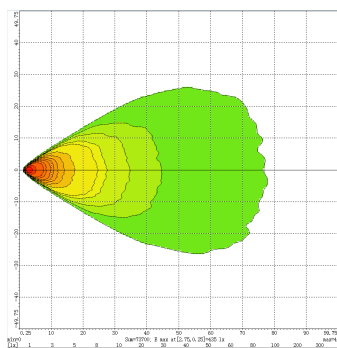

# MODEL: GT17212

Oder Code	GT17212
Max Power	54W
Leds	6Pcs*9W Osram
Color Temperature	5700K
AMP Draw	3A@12V, 1.5@24V
Operating Voltage	10-30V DC
Operating Temperature	-40~+60 °Celcius
Size(inch)	6.5"
Beam Pattern	Flood
1Lux Reading	78m
Theoretical Lumen(lm)	5400lm
Effective Lumen(lm)	3780lm
Mounting Bracket	Aluminum Left Side/Right Side/ Bottom Mount
Lifetime	30000+h
Lens Material	Polycarbonate
Housing	Die-Cast Aluminum
Coating Powder	Sand Black
Cable Length	400mm
Waterproof Rate	IP68
EMC Protection	ECE R10, CISPR 25 Class 3
Net Weight	0.82Kg
Package Standard	12Pcs/Carton

1lx@78meters