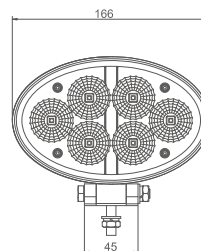

# MODEL: GT17212

Oder Code	GT17212
Max Power	54W
Leds	6Pcs*9W Osram
Color Temperature	5700K
AMP Draw	3A@12V, 1.5@24V
Operating Voltage	10-30V DC
Operating Temperature	-40~+60 °Celcius
Size(inch)	6.5"
Beam Pattern	Flood
1Lux Reading	78m
Theoretical Lumen(lm)	5400lm
Effective Lumen(lm)	3780lm
Mounting Bracket	Aluminum Left Side/Right Side/ Bottom Mount
Lifetime	30000+h
Lens Material	Polycarbonate
Housing	Die-Cast Aluminum
Coating Powder	Sand Black
Cable Length	400mm
Waterproof Rate	IP68
EMC Protection	ECE R10, CISPR 25 Class 3
Net Weight	0.82Kg
Package Standard	12Pcs/Carton

1lx@78meters