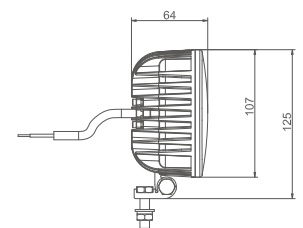

# MODEL: GT17212

Oder Code	GT17212
Max Power	54W
Leds	6Pcs*9W Osram
Color Temperature	5700K
AMP Draw	3A@12V, 1.5@24V
Operating Voltage	10-30V DC
Operating Temperature	-40~+60 °Celcius
Size(inch)	6.5"
Beam Pattern	Flood
1Lux Reading	78m
Theoretical Lumen(lm)	5400lm
Effective Lumen(lm)	3780lm
Mounting Bracket	Aluminum Left Side/Right Side/ Bottom Mount
Lifetime	30000+h
Lens Material	Polycarbonate
Housing	Die-Cast Aluminum
Coating Powder	Sand Black
Cable Length	400mm
Waterproof Rate	IP68
EMC Protection	ECE R10, CISPR 25 Class 3
Net Weight	0.82Kg
Package Standard	12Pcs/Carton

1lx@78meters