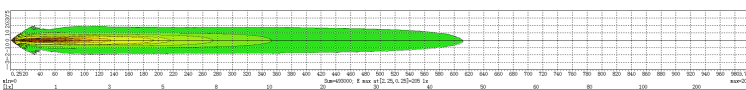

MODEL: GT17213

Oder Code	GT17213
Max Power	66W
Leds	22Pcs*3W Osram
Color Temperature	5700K
AMP Draw	5A@12V, 2.5A@24V
Operating Voltage	10-30V DC
Operating Temperature	-40~+60 °Celcius
Size(inch)	6.8"
Beam Pattern	Driving Light Beam
1 Lux Reading	612m
Theoretical Lumen(lm)	5720lm
Effective Lumen(lm)	4004lm
Mounting Bracket	304 Stainless Steel
Lifetime	30000+h
Lens Material	Polycarbonat
Housing	Die-Casting Aluminum
Coating Powder	Semi Gloss Black
Pressure Equalization Vent	Yes
Cable Length	400mm
Waterproof Rate	IP68
EMC Protection	ECE R10, CISPR 25 Class 3
Net Weight	1.1Kg
Package Standard	6Pcs/Carton

1lx@612meters