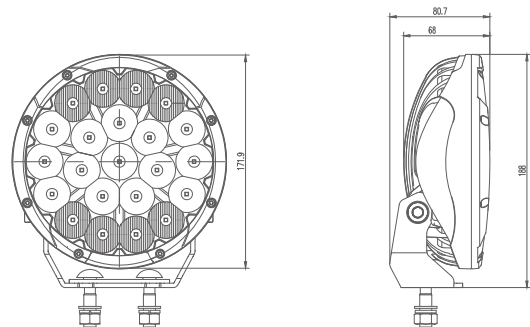

MODEL: GT17213

Oder Code	GT17213
Max Power	66W
Leds	22Pcs*3W Osram
Color Temperature	5700K
AMP Draw	5A@12V, 2.5A@24V
Operating Voltage	10-30V DC
Operating Temperature	-40~+60 °Celcius
Size(inch)	6.8"
Beam Pattern	Driving Light Beam
1 Lux Reading	612m
Theoretical Lumen(lm)	5720lm
Effective Lumen(lm)	4004lm
Mounting Bracket	304 Stainless Steel
Lifetime	30000+h
Lens Material	Polycarbonat
Housing	Die-Casting Aluminum
Coating Powder	Semi Gloss Black
Pressure Equalization Vent	Yes
Cable Length	400mm
Waterproof Rate	IP68
EMC Protection	ECE R10, CISPR 25 Class 3
Net Weight	1.1Kg
Package Standard	6Pcs/Carton

1lx@612meters