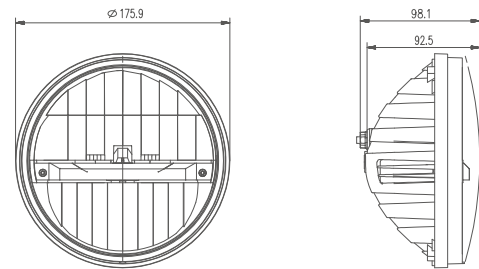

MODEL: GT17216

Oder Code	GT17216
Max Power	24W
Leds	2Pcs*12W Osram
Color Temperature	5700K
AMP Draw	1A@24V, 2A@12V
Operating Voltage	10-30V DC
Operating Temperature	-40~+60 °Celcius
Size(inch)	7.0"
Beam Pattern	Driving Light Beam
1Lux Reading	147m
Theoretical Lumen(lm)	2400lm
Effective Lumen(lm)	2300lm
Lifetime	30000+h
Lens Material	Polycarbonate
Housing	Die-Casting Aluminum
Coating Powder	Sand Black
Pressure Equalization Vent	Yes
Cable Length	400mm
Waterproof Rate	IP68
EMC Protection	ECE R10, CISPR 25 Class 3
Beam Type Protection	ECE APPROVED
Net Weight	1.04Kg
Package Standard	20Pcs/Carton

Low Beam

1lx@147meters

High Beam

1lx@147meters