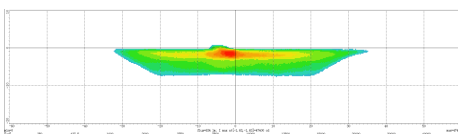

MODEL: GT17216

Oder Code	GT17216
Max Power	24W
Leds	2Pcs*12W Osram
Color Temperature	5700K
AMP Draw	1A@24V, 2A@12V
Operating Voltage	10-30V DC
Operating Temperature	-40~+60 °Celcius
Size(inch)	7.0"
Beam Pattern	Driving Light Beam
1Lux Reading	147m
Theoretical Lumen(lm)	2400lm
Effective Lumen(lm)	2300lm
Lifetime	30000+h
Lens Material	Polycarbonate
Housing	Die-Casting Aluminum
Coating Powder	Sand Black
Pressure Equalization Vent	Yes
Cable Length	400mm
Waterproof Rate	IP68
EMC Protection	ECE R10, CISPR 25 Class 3
Beam Type Protection	ECE APPROVED
Net Weight	1.04Kg
Package Standard	20Pcs/Carton

Low Beam

1lx@147meters

High Beam

1lx@147meters