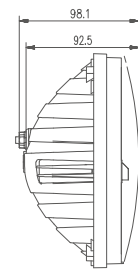

MODEL: GT17217

Oder Code	GT17217
Max Power	24W
Leds	2Pcs*12W Osram
Color Temperature	5700K
AMP Draw	1A@24V, 2A@12V
Operating Voltage	10-30V DC
Operating Temperature	-40~+60 °Celcius
Size(inch)	7.0"
Beam Pattern	Driving Light Beam
1Lux Reading	147m
Theoretical Lumen(lm)	2400lm
Effective Lumen(lm)	2300lm
Lifetime	30000+h
Lens Material	Polycarbonate
Housing	Die-Casting Aluminum
Coating Powder	Sand Black
Pressure Equalization Vent	Yes
Cable Length	400mm
Waterproof Rate	IP68
EMC Protection	ECE R10, CISPR 25 Class 3
Beam Type Protection	DOT/SAE APPROVED
Net Weight	1.04Kg
Package Standard	20Pcs/Carton

Low Beam

1lx@147meters

High Beam

1lx@147meters