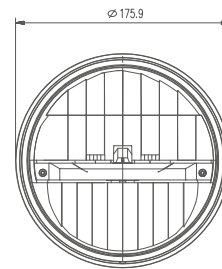

MODEL: GT17217

Oder Code	GT17217
Max Power	24W
Leds	2Pcs*12W Osram
Color Temperature	5700K
AMP Draw	1A@24V, 2A@12V
Operating Voltage	10-30V DC
Operating Temperature	-40~+60 °Celcius
Size(inch)	7.0"
Beam Pattern	Driving Light Beam
1Lux Reading	147m
Theoretical Lumen(lm)	2400lm
Effective Lumen(lm)	2300lm
Lifetime	30000+h
Lens Material	Polycarbonate
Housing	Die-Casting Aluminum
Coating Powder	Sand Black
Pressure Equalization Vent	Yes
Cable Length	400mm
Waterproof Rate	IP68
EMC Protection	ECE R10, CISPR 25 Class 3
Beam Type Protection	DOT/SAE APPROVED
Net Weight	1.04Kg
Package Standard	20Pcs/Carton

Low Beam

1lx@147meters

High Beam

1lx@147meters