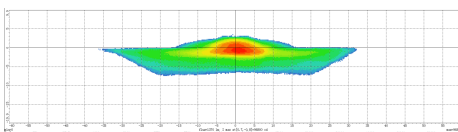

MODEL: GT17217

Oder Code	GT17217
Max Power	24W
Leds	2Pcs*12W Osram
Color Temperature	5700K
AMP Draw	1A@24V, 2A@12V
Operating Voltage	10-30V DC
Operating Temperature	-40~+60 °Celcius
Size(inch)	7.0"
Beam Pattern	Driving Light Beam
1Lux Reading	147m
Theoretical Lumen(lm)	2400lm
Effective Lumen(lm)	2300lm
Lifetime	30000+h
Lens Material	Polycarbonate
Housing	Die-Casting Aluminum
Coating Powder	Sand Black
Pressure Equalization Vent	Yes
Cable Length	400mm
Waterproof Rate	IP68
EMC Protection	ECE R10, CISPR 25 Class 3
Beam Type Protection	DOT/SAE APPROVED
Net Weight	1.04Kg
Package Standard	20Pcs/Carton

Low Beam

1lx@147meters

High Beam

1lx@147meters