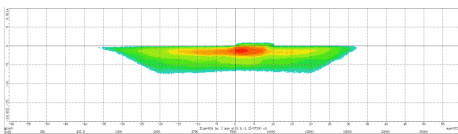

MODEL: GT17217

Oder Code	GT17217
Max Power	24W
Leds	2Pcs*12W Osram
Color Temperature	5700K
AMP Draw	1A@24V, 2A@12V
Operating Voltage	10-30V DC
Operating Temperature	-40~+60 °Celcius
Size(inch)	7.0"
Beam Pattern	Driving Light Beam
1Lux Reading	147m
Theoretical Lumen(lm)	2400lm
Effective Lumen(lm)	2300lm
Lifetime	30000+h
Lens Material	Polycarbonate
Housing	Die-Casting Aluminum
Coating Powder	Sand Black
Pressure Equalization Vent	Yes
Cable Length	400mm
Waterproof Rate	IP68
EMC Protection	ECE R10, CISPR 25 Class 3
Beam Type Protection	DOT/SAE APPROVED
Net Weight	1.04Kg
Package Standard	20Pcs/Carton

Low Beam

1lx@147meters

High Beam

1lx@147meters