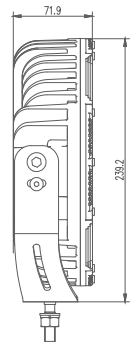

MODEL: GT19203

Oder Code	GT19203
Max Power	111W
Leds	37Pcs*3W Osram
Color Temperature	5700K
AMP Draw	9.58A@12V, 4.79A@24V
Operating Voltage	10-30V DC
Operating Temperature	-40~+60℃elcius
Size(inch)	8.85"
Beam Pattern	Driving Light Beam
1 Lux Reading	777m
Theoretical Lumen(lm)	9000lm
Effective Lumen(lm)	8529lm
Mounting Bracket	304 Stainless Steel
Lifetime	30000+h
Lens Material	Polycarbonate
Housing	Die-Casting Aluminum
Coating Powder	Sand Black
Pressure Equalization Vent	Yes
Cable Length	800mm
Waterproof Rate	IP68
EMC Protection	ECE R10, CISPR 25 Class 3
Net Weight	2.5Kg
Package Standard	6Pcs/Carton
Beam Type Protection	ECE R112