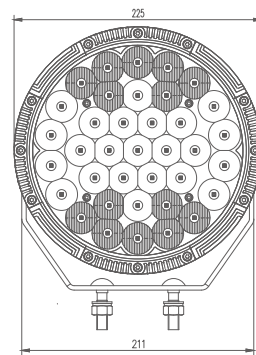

MODEL: GT19203

Oder Code	GT19203
Max Power	111W
Leds	37Pcs*3W Osram
Color Temperature	5700K
AMP Draw	9.58A@12V, 4.79A@24V
Operating Voltage	10-30V DC
Operating Temperature	-40~+60℃elcius
Size(inch)	8.85"
Beam Pattern	Driving Light Beam
1 Lux Reading	777m
Theoretical Lumen(lm)	9000lm
Effective Lumen(lm)	8529lm
Mounting Bracket	304 Stainless Steel
Lifetime	30000+h
Lens Material	Polycarbonate
Housing	Die-Casting Aluminum
Coating Powder	Sand Black
Pressure Equalization Vent	Yes
Cable Length	800mm
Waterproof Rate	IP68
EMC Protection	ECE R10, CISPR 25 Class 3
Net Weight	2.5Kg
Package Standard	6Pcs/Carton
Beam Type Protection	ECE R112

1lx@777meters